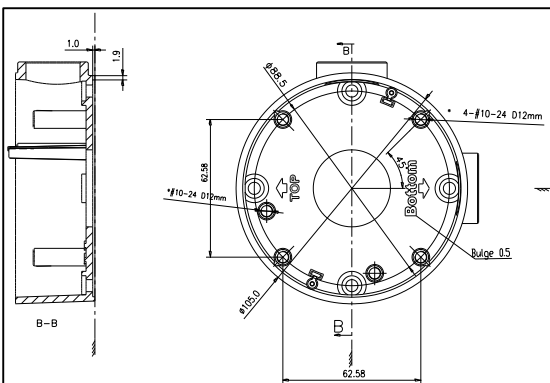

DS-1260ZJ

Junction Box for Bullet Camera

Features:

- Aluminum alloy material with surface spray treatment

Dimension:

Order Model:

DS-1260ZJ

Parameter:

Model	DS-1260ZJ
Parameters	Junction Box for Bullet Camera
Appearance	Hikvision White
Material	Aluminum Alloy
Dimension	Φ 88.5 mm
Weight	251g

Notice:

- The bracket should be installed on flat wall
- Waterproof rubber is necessary for outdoor application
- The wall must be capable of supporting over 3 times as much as the total weight of the camera and the mount.
- The maximum load capacity of the bracket is 4.5KG

Note: The actual dome camera may vary from the picture above.