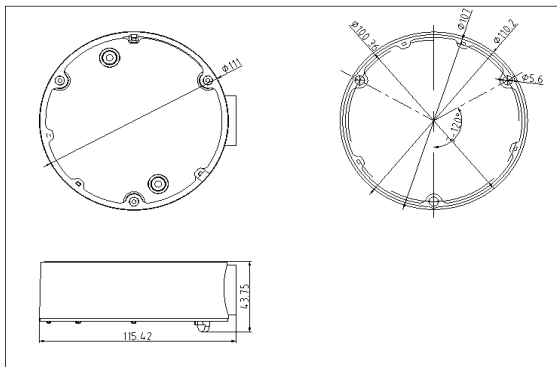

DS-1280ZJ-DM18

Junction Box for Dome Camera

Features:

- Aluminum alloy material with surface spray treatment
- Cable hole on bracket makes the feature better

Dimension:

Order Model:

DS-1280ZJ-DM18

Parameter:

Model	DS-1280ZJ-DM18
Parameters	Junction Box for Dome Camera
Appearance	Hikvision White
Material	Aluminum Alloy
Dimension	Φ111mm
Weight	150g

Notice:

- The bracket should be installed on flat wall
- Waterproof rubber is necessary for outdoor application
- The wall must be capable of supporting over 3 times as much as the total weight of the camera and the mount.
- The maximum load capacity of the bracket is 4.5KG