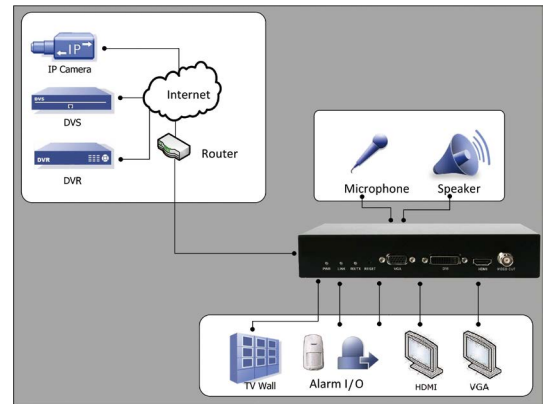

DS-6401/6404/6408HDI-T

High Definition Video Decoder

Key features

- H.264 and MPEG4 video stream supported
- Up to 5 Megapixels resolution decoding
- HDMI and VGA output at up to 1920x1080P resolution
- SADP(IP Finder),UDP, RTP and NTP protocols
- Video display on TV wall
- Active and passive decoding modes
- 32 users with multi-user level management

Rear Panel of DS-6400HDI-T

1. VGA outputs (VGA1 ~ VGA8)
2. HDMI video outputs (HDMI1 ~ HDMI8)
3. Line in/out
4. Audio out
5. RS-232 serial interface
6. LAN, 10/100/1000 Mbps Ethernet
7. RS-485 serial interface
8. Alarm in/alarm out(4 inputs/2 outputs)
9. GND
10. Switch
11. Power supply