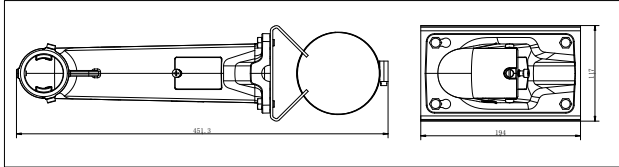

DS-1602ZJ-pole

Vertical Pole Mount Bracket

Dimension:

Order model:

DS-1602ZJ-pole

Parameters:

Model	DS-1602ZJ-pole
Parameter	Vertical Pole Mount Bracket
Color	Hik white
Feature	Suitable for speed dome pendent mounting
Material	Aluminum & Steel
Dimension	117×194×451mm
Weight	2040g

Notice:

- The bracket should be installed on plat wall
- The bracket is suitable for vertical pole mount of 67-127 mm diameter
- Load capacity of pole should be more than 3 times the weight of camera and bracket
Load capacity of clamp is 30KG