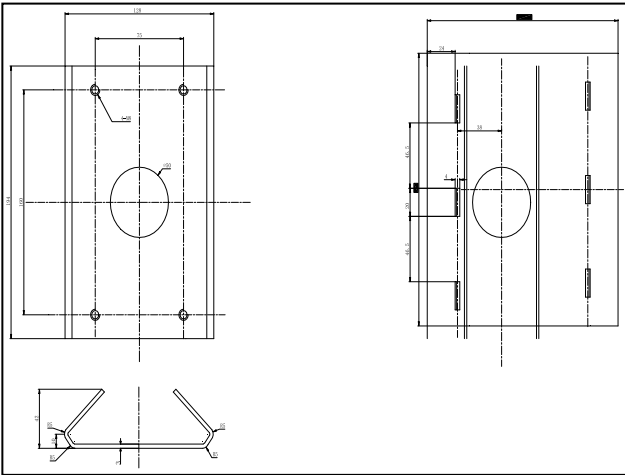

DS-1602ZJ-pole

Vertical Pole Mount Bracket

Dimension:

Order model:

DS-1602ZJ-pole

Parameters:

Model	DS-1602ZJ-pole
Parameter	Vertical Pole Mount Bracket
Color	Hik white
Feature	Suitable for speed dome pendent mounting
Material	Aluminum & Steel
Dimension	117×194×451mm
Weight	2040g

Notice:

- The bracket should be installed on plat wall
- The bracket is suitable for vertical pole mount of 67-127 mm diameter
- Load capacity of pole should be more than 3 times the weight of camera and bracket
Load capacity of clamp is 30KG

Note: The actual bracket may vary from the picture above.