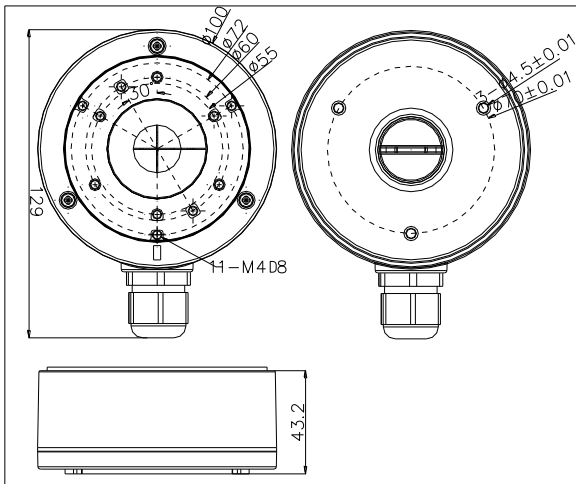

DS-1280ZJ-XS

Junction Box for Dome(Bullet) Camera

Features:

- Aluminum alloy material with surface spray treatment
- Cable hole on bracket makes the feature better

Dimension:

Note: The actual bracket may vary from the picture above.

Order Model:

DS-1280ZJ-XS

Parameter:

Model	DS-1280ZJ-XS
Parameters	Junction Box for Dome(Bullet) Camera
Appearance	Hikvision White
Material	Aluminum Alloy
Dimension	Φ 100 x 43.2 x 129mm
Weight	320g

Notice:

- The bracket should be installed on flat wall
- Waterproof rubber is necessary for outdoor application
- The wall must be capable of supporting over 3 times as much as the total weight of the camera and the mount.
- The maximum load capacity of the bracket is **4.5KG**