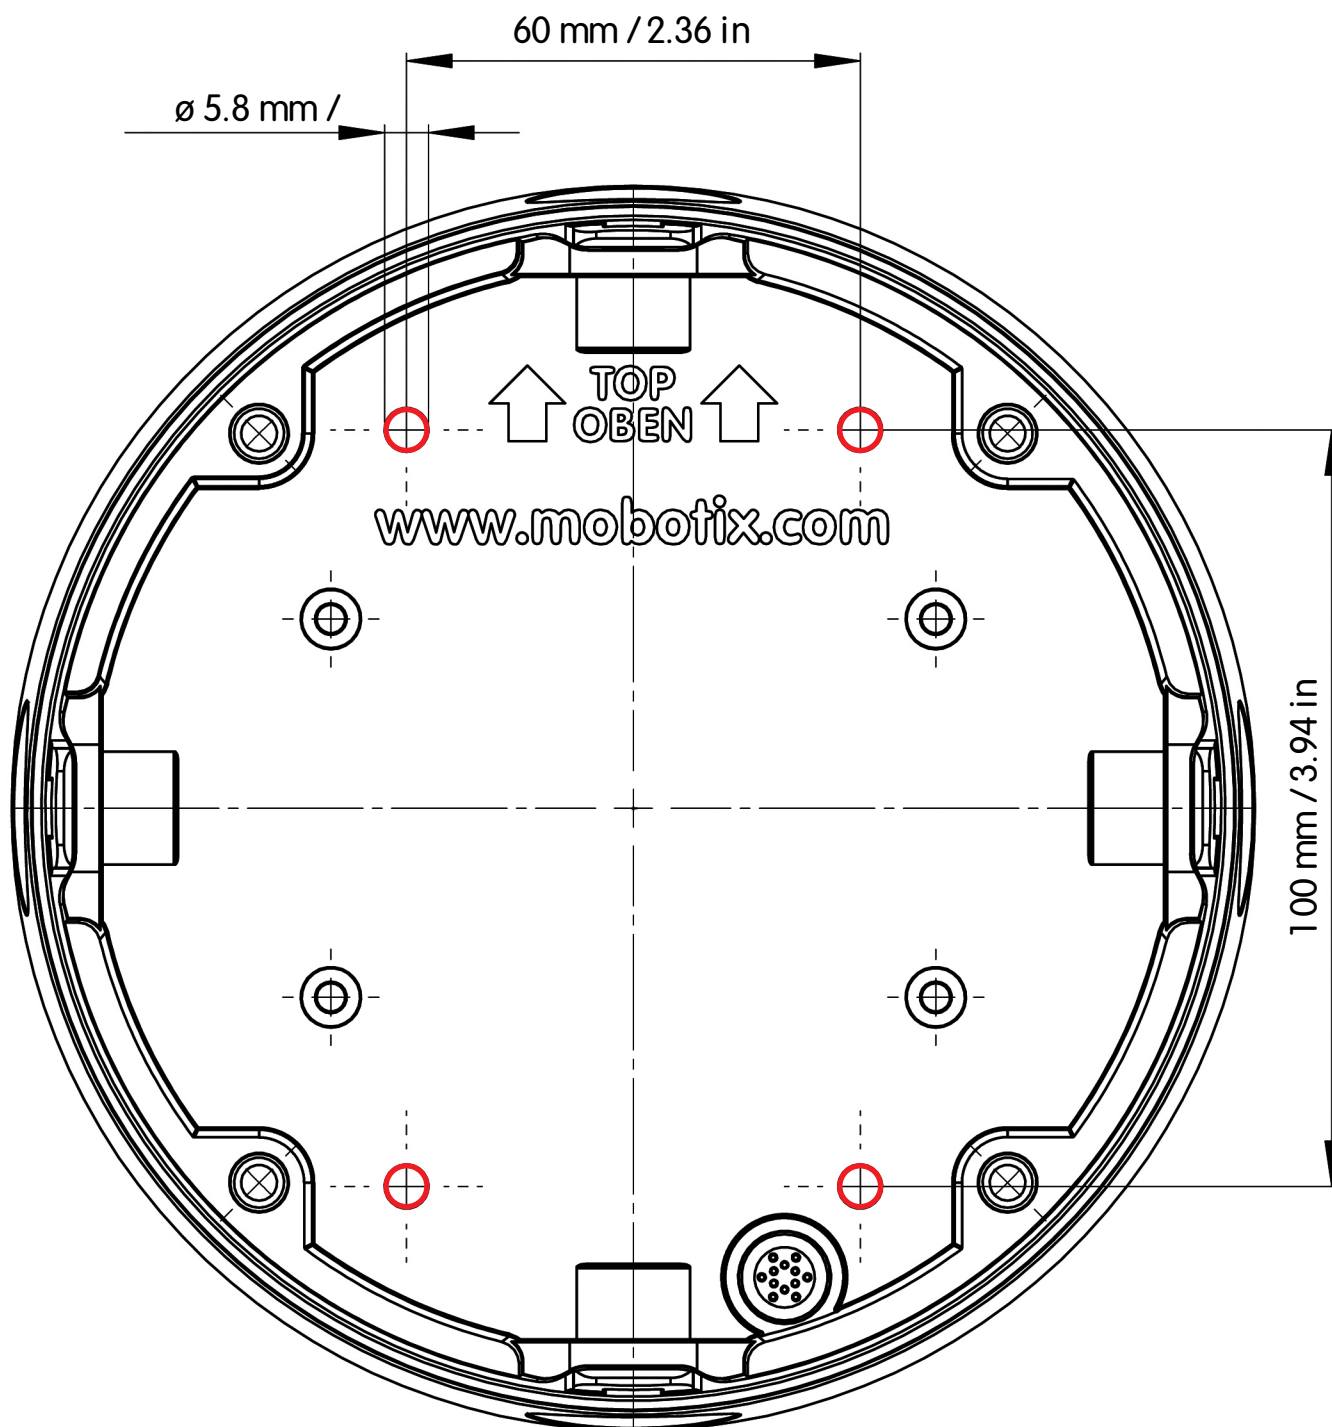

D22M and Q22M On-Wall Set: Drilling Template

Scale 1 : 1

Security-Vision-Systems

Use **ONLY** original drilling templates from **MOBOTIX**, no prints of files!

© **MOBOTIX AG** • Security-Vision-Systems • Made in Germany