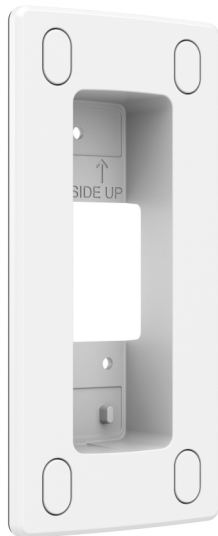

## AXIS A8105-E Flush Mount

For discreet recessed mount

AXIS A8105-E Flush Mount is a recessed aluminum mount that enables low profile mounting of AXIS A8105-E Network Video Door Station in walls both indoors and outdoors. The same visual design and color as the door station give a discreet, professional installation. The flush mount is delivered with screw covers to conceal its mounting screws, further improving its sleek appearance.

- > **For installation in walls**
- > **Coated aluminum body**
- > **Indoor and outdoor installation**
- > **Suitable for AXIS A8105-E Network Video Door Station**

## AXIS A8105-E Flush Mount

General	
Supported products	AXIS A8105-E Network Video Door Station
Mounting	Recessed in wall
Environment	Outdoor/Indoor
Casing	Aluminium Color: White NCS S 1002-B

Weight	0.25 kg (0.55 lb)
Included accessories	Screw Covers, Resistor Screws TR 20, Installation Guide
Warranty	Axis 3-year warranty, see <a href="http://www.axis.com/warranty">www.axis.com/warranty</a>