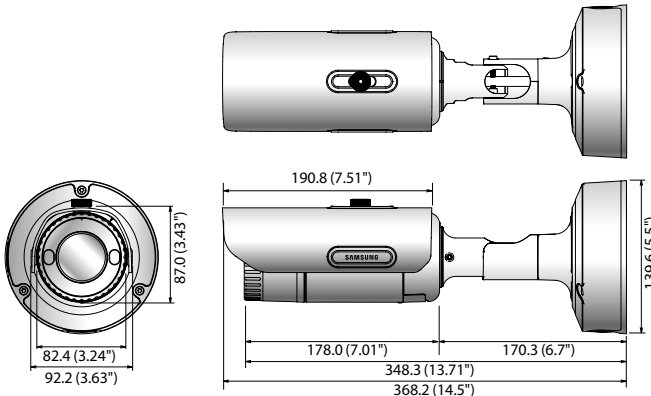

Dimensions

Unit : mm (inch)

Accessories (Optional)