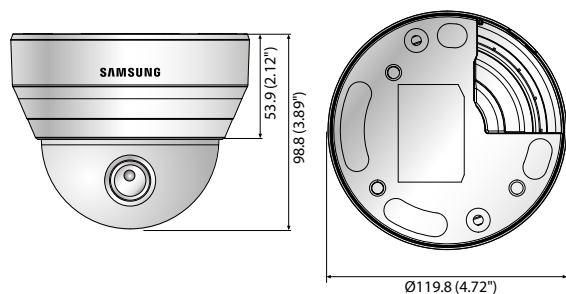

## Accessories (Optional)

QND-7080R	
<b>VIDEO</b>	
Imaging Device	1/3" 4M CMOS
Total Pixels	2,720(H) x 1,536(V)
Effective Pixels	2,688(H) x 1,520(V)
Scanning System	Progressive
Min. Illumination	Color: 0.15Lux (30IRE), B/W: 0Lux (IR LED on)
<b>LENS</b>	
Focal Length (Zoom Ratio)	2.8 ~ 12mm (4.3x) motorized varifocal
Max. Aperture Ratio	F1.4
Angular Field of View	H: 109.7° ~ 26.0° / V: 60.8° ~ 15.2° / D: 131.3° ~ 30.1°
Min. Object Distance	0.5m (1.64ft)
Focus Control	Simple focus (Motorized V/F) / Manual, Remote control via network
Lens Type	DC auto iris
Mount Type	Board type
<b>PAN/TILT/ROTATE</b>	
Pan / Tilt / Rotate Range	0° ~ 350° / 0° ~ 67° / 0° ~ 355°
<b>OPERATIONAL</b>	
IR Viewable Length	20m (65.62ft)
Camera Title	Off / On (Displayed up to 20 characters per line) - W/W: English / Numeric / Special characters - China: English / Numeric / Special / Chinese characters - Common: Multi-line (Max. 5), Color (Grey / Green / Red / Blue / Black / White), Transparency, Auto scale by resolution
Day & Night	True Day & Night
Backlight Compensation	Off / BLC / WDR
Wide Dynamic Range	120dB
Digital Noise Reduction	SSNR (Off / On)
Motion Detection	Off / On (4ea polygonal zones)
Privacy Masking	Off / On (6ea rectangular zones)
Gain Control	Off / Low / Middle / High
White Balance	ATW / AWC / Manual / Indoor / Outdoor
LDC (Lens Distortion Correction)	Off / On (5 levels with min / max)
Electronic Shutter Speed	Minimum / Maximum / Anti flicker
Flip / Mirror	Flip / Mirror / Hallway view
Intelligent Video Analytics	Motion detection with metadata, Tampering, Defocus detection
Alarm I/O	Input 1 / Output 1
Alarm Triggers	Motion detection, Tampering detection, SD card error, NAS error, Alarm input, Defocus detection
Alarm Events	File upload via FTP and E-mail, Local storage recording at event, Notification via E-mail, External output
Pixel Counter	Support (Plug-in viewer only)
<b>NETWORK</b>	
Ethernet	RJ-45 (10/100BASE-T)
Video Compression Format	H.265, H.264, MJPEG
Resolution	2592 x 1520, 2560 x 1440 (16:9), 2304 x 1296, 1920 x 1080, 1280 x 1024, 1280 x 960, 1280 x 720, 1024 x 768, 800 x 600, 800 x 450, 720 x 576, 720 x 480, 640 x 480, 640 x 360, 320 x 240
Max. Framerate	H.265/H.264: Max. 20fps at 4M, Max. 30fps at 2M all resolutions, MJPEG: Max. 15fps
Smart Codec	WiseStream
Video Quality Adjustment	H.265/H.264: Target bitrate level control, MJPEG: Quality level control
Bitrate Control Method	H.265/H.264: CBR or VBR, MJPEG: VBR
Streaming Capability	Multiple streaming (Up to 3 profiles)
Audio I/O	Built-in mic
Audio Compression Format	G.711 u-law / G.726 selectable G.726 (ADPCM) 8KHz, G.711 8KHz, G.726: 16Kbps, 24Kbps, 32Kbps, 40Kbps
Audio Communication	Uni-directional audio
IP	IPv4, IPv6
Protocol	TCP/IP, UDP/IP, RTP (UDP), RTP (TCP), RTCP, RTSP, NTP, HTTP, HTTPS, SSL/TLS, DHCP, PPPoE, FTP, SMTP, ICMP, IGMP, SNMPv1/v2c/v3 (MIB-2), ARP, DNS, DDNS, QoS, PIM-SM, UPnP, Bonjour
Security	HTTPS(SSL) login authentication, Digest login authentication IP address filtering, User access log, 802.1x authentication
Streaming Method	Unicast / Multicast
Max. User Access	6 users at unicast mode
Storage	micro SD/SDHC/SDXC max. 128G, NAS - Motion images recorded in the SD memory card can be downloaded - Manual recording at local PC
Application Programming Interface	ONVIF Profile S/G, SUNAPI (HTTP API)
Webpage Language	English, Korean, Chinese, French, Italian, Spanish, German, Japanese, Russian, Swedish, Portuguese, Czech, Polish, Turkish, Dutch, Hungary, Greek
Web Viewer	Supported OS: Windows 7, 8.1, 10, Mac OS X 10.9, 10.10, 10.11 Plug-in free Webviewer - Supported Browser: Google Chrome 47, MS Edge 20 Plug-in Webviewer - Supported Browser: MS Explore 11, Mozilla Firefox 43, Apple Safari 9 * Mac OS X only
Central Management Software	SmartViewer
<b>ENVIRONMENTAL</b>	
Operating Temperature / Humidity	-10°C ~ +55°C (+14°F ~ +131°F) / Less than 90% RH
Storage Temperature / Humidity	-30°C ~ +60°C (-22°F ~ +140°F) / Less than 90% RH
<b>ELECTRICAL</b>	
Input Voltage / Current	PoE (IEEE802.3af, Class3) / 12V DC
Power Consumption	Max. 7.2W (PoE), Max. 6.4W (12V DC)
<b>MECHANICAL</b>	
Color / Material	Ivory / Plastic
Dimensions (WxH)	Ø119.8 x 98.8mm (Ø4.72" x 3.89")
Weight	355g (0.78 lb)