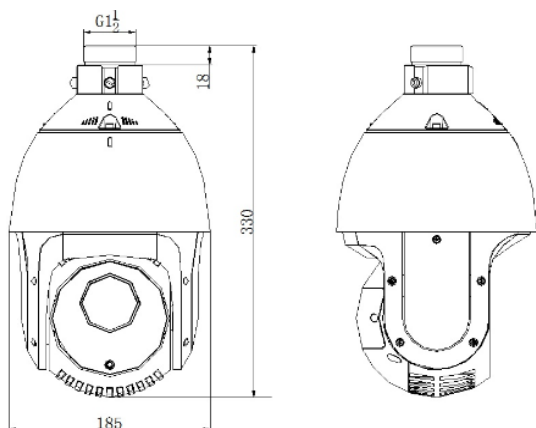

DS-2DE5220IW-AE

1.3MP/2MP 20X Network IR PTZ Dome Camera

Sub Stream	50Hz:25fps(704×576,640×480,352×288);60Hz:30fps(704×480,640×480,352×240)
Three Stream	50Hz:25fps (1920×1080,1280×960,1280×720,704×576,640×480,352×288); 60Hz: 30fps(1920×1080,1280×960,1280×720,704×480,640×480,352×240)
Image Compression	H.264/MJPEG
Audio Compression	G.711ulaw/G.711alaw/G.726/MP2L2/G.722
Protocols	IPv4/IPv6, HTTP, HTTPS, 802.1X, QoS, FTP, SMTP, UPnP, SNMP, DNS, DDNS, NTP, RTSP, RTP, TCP, UDP, IGMP, ICMP, DHCP, PPPoE
Simultaneous Live View	Up to 20 users
Mini SD Memory Card	Support up to 128GB Micro SD/SDHC/SDXC card. Support Edge recording
User/Host Level	Up to 32 users,3 Levels: Administrator, Operator and User
Security Measures	User authentication (ID and PW); Host authentication (MAC address); IP address filtering

System Integration

Application programming	Open-ended API, support ONVIF, PSIA and CG , Support cloud P2P
Web Browser	IE 7+, Chrome 18 +, Firefox 5.0 +, Safari 5.02 +
Power	High-PoE&24 VAC, Max.32W
Working Temperature	-30° C ~ 65° C (-22° F ~ 149° F)
Humidity	90% or less
Protection Level	IP66, TVS 4,000V lightning protection, surge protection and voltage transient protection
Certification	FCC, CE, UL, RoHS, IEC/EN 61000, IEC/EN 55022, IEC/EN 55024, IEC /EN60950-1
Dimensions	Φ185(mm)×330(mm)
Weight (approx.)	4kg (8.81lbs)
Mount Option	Long-arm wall mount: DS-1602ZJ; Corner mount: DS-1602ZJ-corner; Pole Mount: DS-1602ZJ-pole; Power box mount:DS-1602ZJ-box; Swan-neck mount: DS-1619ZJ

Dimensions

Unit:mm

Accessories

DS-1602ZJ
Wall Mount

DS-1602ZJ-Corner
Conner Mount

DS-1602ZJ-Pole
Pole Mount

DS-1602ZJ-Box
Box Mount

DS-1663ZJ
Celling mount