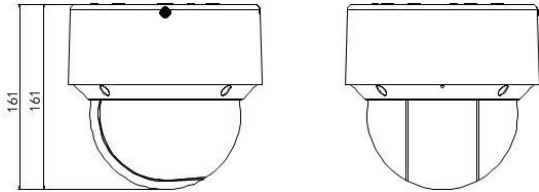

Order Model

DS-2DE4A220IW-DE, DC12V & POE (802.3at, class4)

Dimension