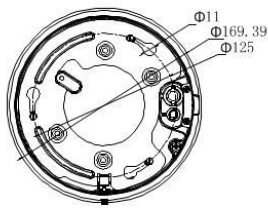

Order Model

DS-2DE4A220IW-DE, DC12V & POE (802.3at, class4)

Dimension