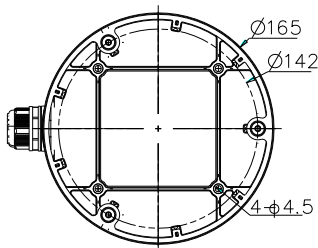

DS-1280ZJ-DM26

Junction Box for
Dome Camera

Features:

- Aluminum alloy material with surface spray treatment
- Waterproof design
- Cable hole on bracket makes the feature better

Dimension:

Order Model:

DS-1280ZJ-DM26

Parameter:

Model	DS-1280ZJ-DM26
Parameters	Junction Box for Dome Camera
Appearance	Hikvision White
Material	Aluminum Alloy
Dimension	Φ 165×65mm
Weight	466g

Notice:

- The bracket should be installed on flat wall
- Waterproof rubber is necessary for outdoor application
- The wall must be capable of supporting over 3 times as much as the total weight of the camera and the mount.
- The maximum load capacity of the bracket is **4.5KG**

Note: The actual dome camera may vary from the picture above.