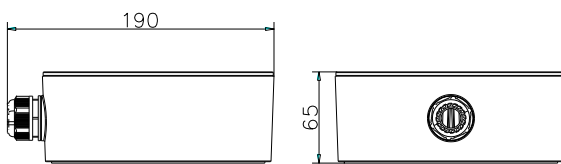

DS-1280ZJ-DM26

Junction Box for
Dome Camera

Features:

- Aluminum alloy material with surface spray treatment
- Waterproof design
- Cable hole on bracket makes the feature better

Dimension:

Order Model:

DS-1280ZJ-DM26

Parameter:

Model	DS-1280ZJ-DM26
Parameters	Junction Box for Dome Camera
Appearance	Hikvision White
Material	Aluminum Alloy
Dimension	Φ 165×65mm
Weight	466g

Notice:

- The bracket should be installed on flat wall
- Waterproof rubber is necessary for outdoor application
- The wall must be capable of supporting over 3 times as much as the total weight of the camera and the mount.
- The maximum load capacity of the bracket is **4.5KG**