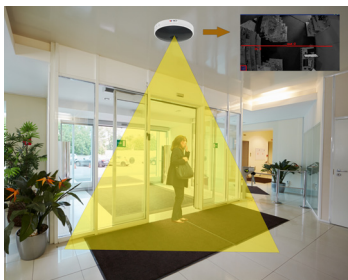

Q93

1MP People Counting Indoor Mini Dome with Extreme WDR, SLLS, Fixed Lens

- 1 Megapixel with 720p
- Superior Low Light Sensitivity
- Fixed Lens with f2.55 mm / F2.2
- Extreme WDR (145 dB)
- 60 fps at 1280x720
- Super Wide Angle
- Built-in People Counting Analytics

FEATURE INTRODUCTION

People Counting

People Counting video analytics camera is specifically designed to process people counting analytics to generate analysis meta-data. The meta-data analyzed could be collected by the ACTi reporting server for basic statistical report generation or the ACTi market application suite for business intelligence to provides advanced and customizable reports. If any message notification is needed, such as too many people entering a building, the ACTi notification service can send the message to store managers immediately.