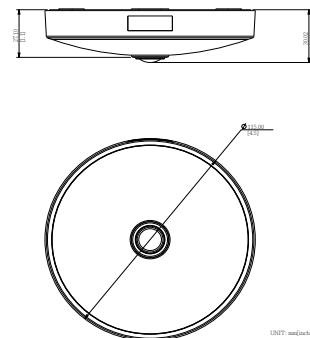

Q93

1MP People Counting Indoor Mini Dome with Extreme WDR, SLLS, Fixed Lens

- 1 Megapixel with 720p
- Superior Low Light Sensitivity
- Fixed Lens with f2.55 mm / F2.2
- Extreme WDR (145 dB)
- 60 fps at 1280x720
- Super Wide Angle
- Built-in People Counting Analytics

PHOTO INDICATION

DIMENSION DIAGRAM

ACCESSORY OPTIONS

Power Supply		
PPOE-0001		IEEE 802.3af PoE Injector for Class 1, 2 or 3 devices, with universal adapter

Popular Mounting Solutions	
Surface	Accessories not required
Pendant	PMAX-0111 PMAX-1400
NPT Standard Mounts	PMAX-0809 PMAX-1400

• Lens

Focal Length / Aperture	Fixed focal, f2.55 mm / F2.2
Iris	Fixed iris
Focus	Fixed focus
Lens Mount	Board mount
Horizontal Viewing Angle	108.6°
Vertical Viewing Angle	82.1°

• Video

Compression	H.264 (Baseline/ Main/ High profile), MJPEG
Maximum Frame Rate & Resolution	60 fps 1280 x 720; 30 fps at 640 x 480; 30 fps at 320 x 400
Multi-Streaming	Simultaneous triple streams based on 3 configurations
Bit Rate	128 Kbps - 12 Mbps (per stream)
Bit Rate Mode	Constant, Variable
Image Enhancement	Extreme WDR (145 dB); White balance: automatic, hold and manual; Brightness; Contrast; Sharpness; Automatic gain control; 2D+3D digital noise reduction; Flickerless; Defogging
Text Overlay	User defined text on video*
Image Orientation	Image flip, mirror and rotation (90° and 270°)
Built-in Analytics	People Counting, Object Counting, Shock Detection*

• Interface

Local Storage	MicroSDHC/SDxC memory card slot (card not included)*
---------------	--

• General

Power Source / Consumption	PoE Class 3 (IEEE802.3af) / 12.95W; DC 12V
Weight	232g (0.51lb)
Dimensions (Ø x H)	115 mm x 30 mm (4.5" x 1.2")
Mount Type	Surface, Pendant
Starting Temperature	-10°C ~ 50°C (14°F ~ 122°F)
Operating Temperature	-20°C ~ 50°C (-4°F ~ 122°F)
Operating Humidity	10% ~ 85% RH
Approvals	CE (EN 55022 Class B, EN 55024), FCC (Part15 Subpart B Class B), UL (for optional PoE injector)