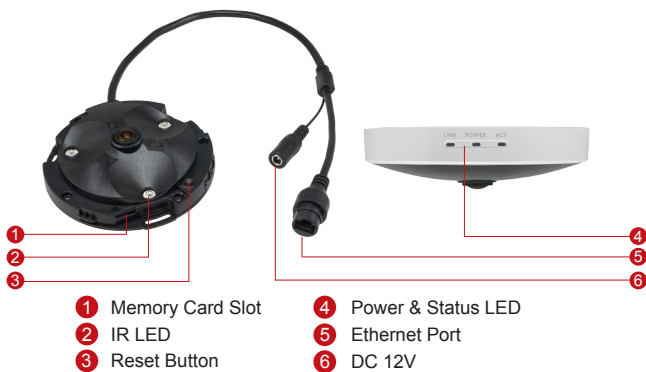

Q93

1MP People Counting Indoor Mini Dome with Extreme WDR, SLLS, Fixed Lens

- 1 Megapixel with 720p
- Superior Low Light Sensitivity
- Fixed Lens with f2.55 mm / F2.2
- Extreme WDR (145 dB)
- 60 fps at 1280x720
- Super Wide Angle
- Built-in People Counting Analytics

PHOTO INDICATION

DIMENSION DIAGRAM

ACCESSORY OPTIONS

Power Supply		
PPOE-0001		IEEE 802.3af PoE Injector for Class 1, 2 or 3 devices, with universal adapter

Popular Mounting Solutions	
Surface	Accessories not required
Pendant	PMAX-0111 PMAX-1400
NPT Standard Mounts	PMAX-0809 PMAX-1400

• Lens

Focal Length / Aperture	Fixed focal, f2.55 mm / F2.2
Iris	Fixed iris
Focus	Fixed focus
Lens Mount	Board mount
Horizontal Viewing Angle	108.6°
Vertical Viewing Angle	82.1°

• Video

Compression	H.264 (Baseline/ Main/ High profile), MJPEG
Maximum Frame Rate & Resolution	60 fps 1280 x 720; 30 fps at 640 x 480; 30 fps at 320 x 400
Multi-Streaming	Simultaneous triple streams based on 3 configurations
Bit Rate	128 Kbps - 12 Mbps (per stream)
Bit Rate Mode	Constant, Variable
Image Enhancement	Extreme WDR (145 dB); White balance: automatic, hold and manual; Brightness; Contrast; Sharpness; Automatic gain control; 2D+3D digital noise reduction; Flickerless; Defogging
Text Overlay	User defined text on video*
Image Orientation	Image flip, mirror and rotation (90° and 270°)
Built-in Analytics	People Counting, Object Counting, Shock Detection*

• Interface

Local Storage	MicroSDHC/SDxC memory card slot (card not included)*
---------------	--

• General

Power Source / Consumption	PoE Class 3 (IEEE802.3af) / 12.95W; DC 12V
Weight	232g (0.51lb)
Dimensions (Ø x H)	115 mm x 30 mm (4.5" x 1.2")
Mount Type	Surface, Pendant
Starting Temperature	-10°C ~ 50°C (14°F ~ 122°F)
Operating Temperature	-20°C ~ 50°C (-4°F ~ 122°F)
Operating Humidity	10% ~ 85% RH
Approvals	CE (EN 55022 Class B, EN 55024), FCC (Part15 Subpart B Class B), UL (for optional PoE injector)