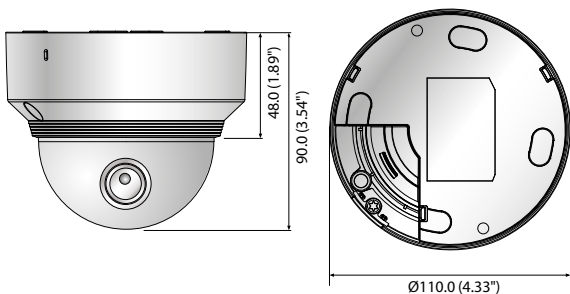

Dimensions

Unit : mm (inch)