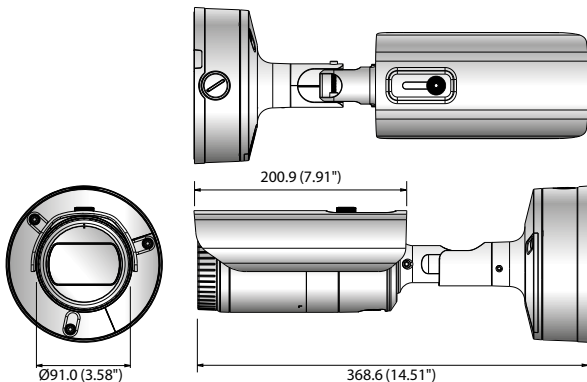

Dimensions

Unit: mm (inch)

Accessories (Optional)