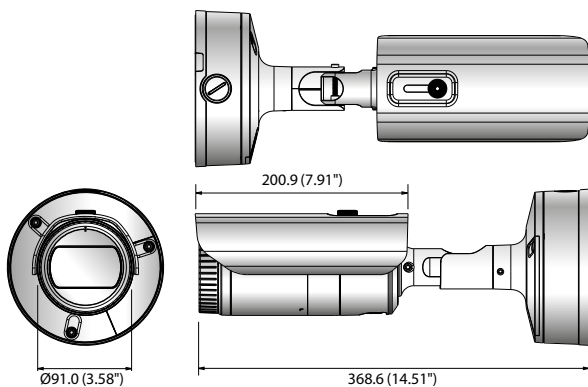

Dimensions

Unit : mm (inch)

Accessories (Optional)