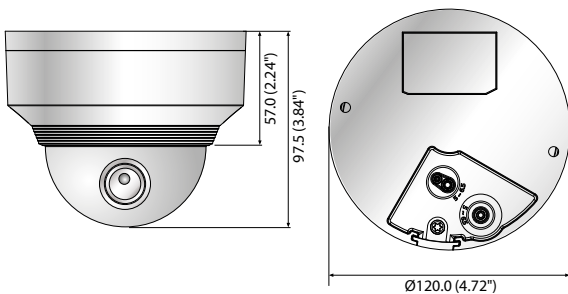

# XNV-6010

2M Vandal-Resistant Network Dome Camera

## Key Features

- Max. 2 megapixel (1920 x 1080) resolution
- Built-in 2.4mm fixed lens
- Max. 60fps@all resolutions (H.265/H.264)
- H.265, H.264, MJPEG codec supported, Multiple streaming
- Day & Night (ICR), WDR (150dB), Defog
- Loitering, Directional detection, Fog detection, Audio detection, Digital auto tracking, Sound classification, Heatmap, People counting, Queue management, Tampering
- Motion detection, Handover
- SD/SDHC/SDXC memory slot (Max. 512GB), PoE / 12V DC
- Hallway view, WiseStream II support, IP67/IP66, IK10
- LDC support (Lens Distortion Correction)

## Dimensions

Unit: mm (inch)