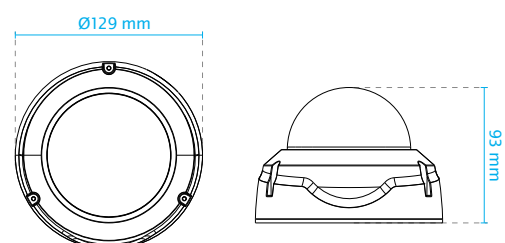

Interface	10 Base-T/100 BaseTX Ethernet (RJ-45) *It is highly recommended to use standard CAT5e & CAT6 cables which are compliant with the 3P/ETL standard.
ONVIF	Supported, specification available at www.onvif.org
Intelligent Video	
Video Motion Detection	Five-window video motion detection
VCA	Line crossing detection, field detection, loitering detection *Available per project request
Alarm and Event	
Alarm Triggers	Motion detection, manual trigger, periodical trigger, system boot, recording notification, camera tampering detection
Alarm Events	Event notification using HTTP, SMTP, FTP, NAS server and SD Card File upload via HTTP, SMTP, FTP, NAS server and SD card
General	
Connectors	RJ-45 for Network/PoE connection
LED Indicator	System power and status indicator
Power Input	IEEE 802.3af PoE Class 0
Power Consumption	Max. 10 W
Dimensions	Ø 129 x 93 mm
Weight	Net: 590.6 g
Casing	Weather-proof IP66-rated housing Vandal-proof IK10-rated housing
Safety Certifications	CE, LVD, FCC Class A, VCCI, C-Tick
Operating Temperature	Starting Temperature: -10°C ~ 50°C (14°F~ 122°F) Working Temperature: -20°C ~ 50°C (-4°F~ 122°F)
Humidity	90%
Warranty	24 months
System Requirements	
Operating System	Microsoft Windows 8/7/Vista/XP/2000
Web Browser	Mozilla Firefox 7~43 (streaming only) Internet Explorer 7/8/9/10/11
Other Players	VLC: 1.1.11 or above QuickTime: 7 or above
Included Accessories	
Others	Quick installation guide, alignment sticker, screw pack
Dimensions