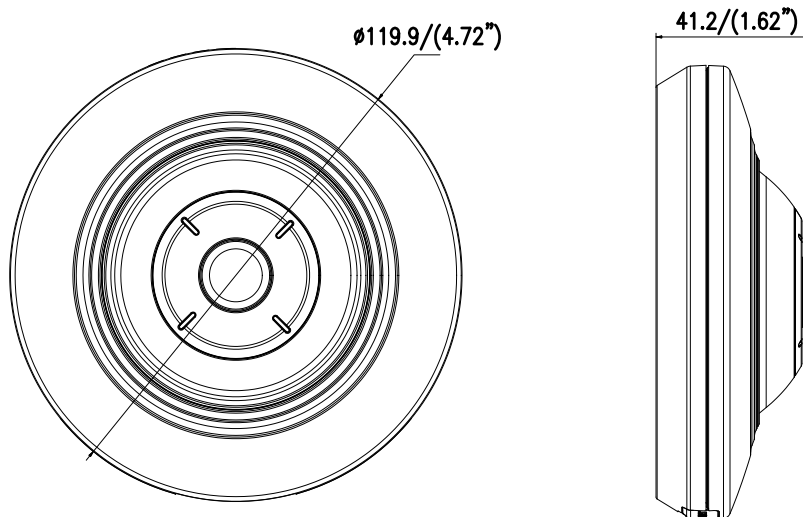

Alarm Trigger	Video tampering alarm, HDD full, HDD error, network disconnected, IP address conflicted, illegal login
Detection	Motion detection, dynamic analysis, intrusion detection, line crossing detection
Protocols	TCP/IP, ICMP, HTTP, HTTPS, FTP, DHCP, DNS, DDNS, RTP, RTSP, RTCP, PPPoE, NTP, UPnP, SMTP, SNMP, IGMP, 802.1X, QoS, IPv6
Standard	ONVIF (PROFILE S, PROFILE G), PSIA, CGI, ISAPI
General Function	One-key reset, anti-flicker, password protection, privacy mask, IP Address filtering, heartbeat, watermark
Interface	
Communication Interface	1 RJ45 10M/100M self-adaptive Ethernet port
Audio (-S)	1 audio input (line in), 1 audio output interface
Alarm (-S)	1 alarm input, 1 alarm output (DC24V, 1A or AC110V, 500mA, max.)
On-board Storage	Built-in microSD/SDHC/SDXC slot, up to 128 G
General	
Operating Conditions	-10 °C to +50 °C (-14 °F to +122 °F), humidity 95% or less (non-condensing)
Power Supply	DC 12V ± 25%, 2A, 4.8W PoE(802.3af 36-57V, class 3), 0.4 – 0.7 A, 6.4W
IR Range	Up to 8 m
Dimensions	Φ 119.9 × 41.2 mm (Φ 4.72" × 1.62")
Weight	600 g (1.32 lbs.)

Available Models

DS-2CD2935FWD-I, DS-2CD2935FWD-IS

With -S model: supports 1 audio input, 1 audio output, 1 alarm input, 1 alarm output.

Dimensions

Unit: mm(inch)