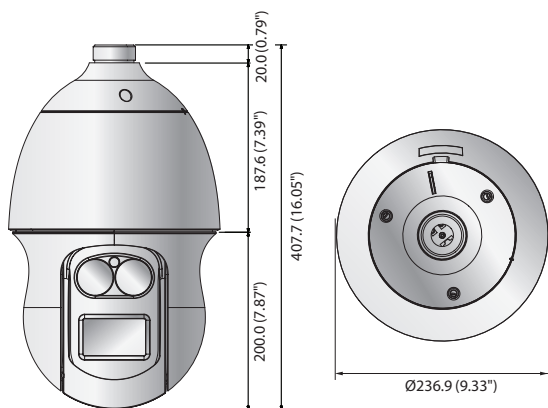

Dimensions

Unit : mm (inch)

Accessories (Optional)

SBP-300WM1 SBP-300WM SBP-300CM SBP-300LM SBP-300B SBP-300NB SBP-300PM SBP-300KM

PNP-9200RH	
VIDEO	
Imaging Device	1/2.5" 8M CMOS
Total / Effective Pixels	3,864(H) x 2,202(V), 8.51M pixels / 3,840(H) x 2,160(V), 8.00M pixels
Scanning System	Progressive
Min. Illumination	Color : 0.3Lux / F1.8 (1/30sec, F1.8, 50IRE), 0.005Lux (2sec, F1.8, 50IRE) 0.1Lux / F1.8 (1/30sec, F1.8, 30IRE), 0.0005Lux (2sec, F1.8, 30IRE) B/W : 0Lux (IR LED on)
S / N Ratio	50dB
Video Output	CVBS : 1.0Vpp / 75Ω composite, 720 x 480(N), 720 x 576(P), for installation
LENS	
Focal Length (Zoom Ratio)	4.8 ~ 96mm (Optical 20x)
Max. Aperture Ratio	F1.8(Wide) / F3.6(Tele)
Angular Field of View	H : 65.1°(Wide) ~ 3.8°(Tele) / V : 38.4°(Wide) ~ 2.2°(Tele)
Min. Object Distance	1.5m (4.92ft)
Focus Control	AF / One-shot AF / Manual
Lens / Mount Type	DC auto iris (IR corrected) / Board-in type
PAN / TILT	
Pan Range / Speed	360° Endless / Preset : 400°/sec, Manual : 0.024°/sec ~ 250°/sec
Tilt Range / Speed	190° (-5° ~ 185°) / Preset : 300°/sec, Manual : 0.024°/sec ~ 250°/sec
Sequence / Preset Accuracy	Preset (300ea), Swing, Group (6ea), Trace, Tour, Auto run, Schedule / ±0.2°
Azimuth	Yes (E / W / S / N / NE / SE / NW / SW OSD)
Auto Tracking	Off / On
OPERATIONAL	
Viewable Length	200m (656.17ft)
Camera Title	Off / On (Displayed up to 60 characters) - W/W : English / Numeric / Special characters - Korea : English / Numeric / Special / Korean characters - China : English / Numeric / Special / Chinese characters - Common : Multi-line (Max. 5), Color (Grey / Green / Red / Blue / Black / White), Transparency, Auto scale by resolution
Day & Night	Auto (ICR) / Color / B/W
Backlight Compensation	Off / BLC / WDR
Wide Dynamic Range	120dB
Contrast Enhancement	SSDR (Off / On)
Digital Noise Reduction	SSNR (2D+3D noise filter) (Off / On)
Image Stabilization	Mechanical anti-vibration
Defog	Off / Auto / Manual
Motion Detection	Off / On (4ea, Polygonal zones)
Privacy Masking	Off / On (16ea, Rectangular zones) - Color : Grey / Green / Red / Blue / Black / White, - Zoom ratio option for mask mode
Gain Control	Off / Low / Medium / High
White Balance	ATW / AWC / Manual / Indoor / Outdoor / Mercury / Sodium
Electronic Shutter Speed	Minimum / Maximum / Anti flicker (2 ~ 1/1,200,000sec)
Digital Zoom	16x, area zoom function support digital zoom 2x
Flip / Mirror	Off / On
Intelligent Video Analytics	Tampering, Virtual line, Enter / Exit, (Dis)Appear, Audio detection - with metadata
Alarm I/O	Input 4ea / Output 2ea (Relay type)
Remote Control Interface	RS-485/422
RS-485 Protocol	Samsung-T/E, Pelco-P/D, Panasonic, Honeywell, AD, Vicon, Bosch, GE
Alarm Triggers	Alarm input, Motion detection, Intelligent video analytics, Network disconnect
Alarm Events	File upload via FTP and E-mail, Notification via E-mail, Local storage (SD/SDHC/SDXC) or NAS recording at event triggers, External output, PTZ preset
Pixel Counter	Support (Pixel-in viewer only)
NETWORK	
Ethernet	RJ-45 (10/100BASE-T), SFP (* Only using SBP-302HF)
Video Compression Format	H.265 / H.264 (MPEG-4 part 10/AVC) : Main / Baseline / High, MJPEG
Resolution	3840 x 2160, 2592 x 1944, 2592 x 1464, 1920 x 1080, 1280 x 1024, 1280 x 960, 1280 x 720, 1024 x 768, 800 x 600, 800 x 450, 720 x 576, 640 x 480, 640 x 360, 320 x 240, 320 x 180
Max. Framerate	H.265 / H.264 : 30fps at all resolutions, MJPEG : 15fps at all resolutions
Smart Codec / WiseStream	Manual mode (Area-based : Sea) / Support
Video Quality Adjustment	H.265 / H.264 : Target bitrate level control, MJPEG : Quality level control
Bitrate Control Method	H.265 / H.264 : CBR or VBR, MJPEG : VBR
Streaming Capability	Multiple streaming (Up to 3 profiles)
Audio In	Selectable (Mic in / Line in), Supply voltage : 2.5VDC (4mA), Input impedance : approx. 2K Ohm
Audio Out	Line out (3.5mm stereo mini jack), Max output level : 1Vrms
Audio Compression Format	G.711 u-law/G.726 selectable, G.726 (ADPCM) 8KHz, G.711 8KHz G.726 : 16Kbps, 24Kbps, 32Kbps, 40Kbps, AAC-LC : 48Kbps at 16KHz
Audio Communication	Bi-directional audio (2-way)
IP	IPv4, IPv6
Protocol	TCP/IP, UDP/IP, RTP (UDP), RTP (TCP), RTCP, RTSP, NTP, HTTP, HTTPS, SSL/TLS, DHCP, PPPoE, FTP, SMTP, ICMP, IGMP, SNMPv1/v2c/v3(MIB-2), ARP, DNS, DDNS, QoS, PIM-SM, UPnP, Bonjour
Security	HTTPS(SSL) login authentication, Digest login authentication IP address filtering, User access log, 802.1x authentication (EAP-TLS, EAP-LEAP)
Streaming Method	Unicast / Multicast
Max. User Access	15 users at unicast mode
Edge Storage	SD/SDHC/SDXC (128GB) - Motion images recorded in the SD/SDHC/SDXC memory card can be downloaded. Camera can detect automatically when the memory is connected, Memory status display (Normal / Error / Active / Formatting / Lock), NAS (Network Attached Storage), Local PC for instant recording (Plug-in viewer only)
Application Programming Interface	ONVIF profile S/G, SUNAPI (HTTP API), SVPN 1.2, Wisenet Open Platform
Webpage Language	English, French, German, Spanish, Italian, Chinese, Korean, Russian, Japanese, Swedish, Danish, Portuguese, Turkish, Polish, Czech, Rumanian, Serbian, Dutch, Croatian, Hungarian, Greek, Norsk, Finnish
Web Viewer	Supported OS : Windows 7, 8.1, 10, Mac OS X 10.9, 10.10, 10.11 Plug-in free Webviewer - Supported Browser : Google Chrome 47, MS Edge 20 Plug-in Webviewer - Supported Browser : MS Explore 11, Mozilla Firefox 43, Apple Safari 9 * Mac OS X only
Central Management Software	SmartViewer
ENVIRONMENTAL	
Operating Temperature / Humidity	-50°C ~ +55°C (-58°F ~ +131°F) / Less than 90% RH
Storage Temperature / Humidity	-50°C ~ +60°C (-58°F ~ +140°F) / Less than 90% RH
Ingress Protection / Vandal Resistance	IP66 / IK10
ELECTRICAL	
Input Voltage / Current	24V AC
Power Consumption	Max. 60W/90W (Heater off/on, IR on)
MECHANICAL	
Color / Material	Ivory, Black / Aluminum, Plastic
Dimensions (WxH) / Weight	Ø236.9 x 407.7mm (Ø9.33" x 16.05") / 7.1Kg (15.65 lb)