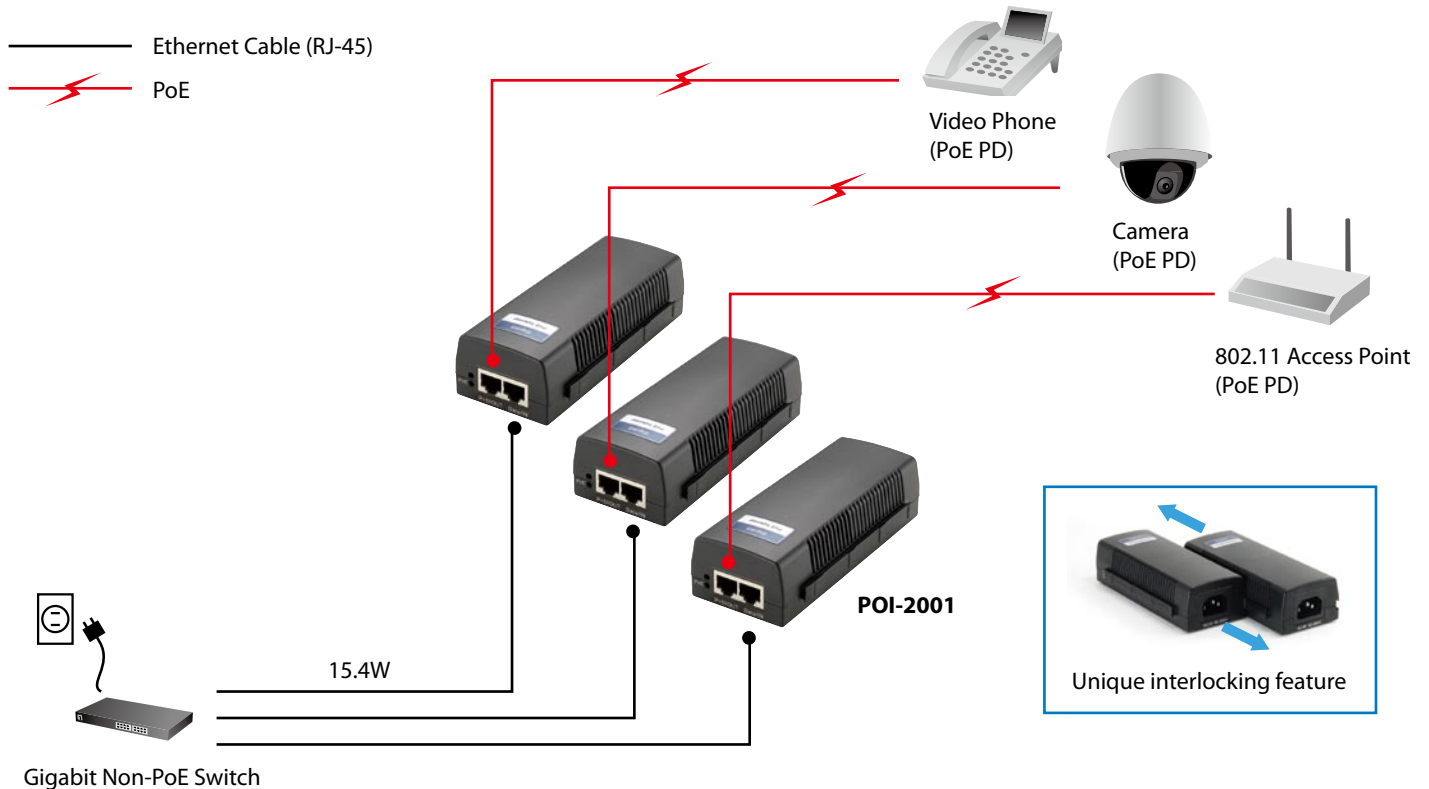

Technical Specifications

Standards Compliance

IEEE 802.3 10Base-T Ethernet
IEEE 802.3u 100Base-Tx Fast Ethernet
IEEE 802.3 af Power over Ethernet
Connector
RJ-45 10/100/1000 Mbps

PoE Power Output

Pin Assignment and Polarity: 1/2(+), 3/6 (-)
Output Power Voltage: 52 Vdc Maximal
Power: 15.4 Watts Maximal
Input Power AC Input Voltage: 100~240 VAC
Requirements AC Input Current: 0.8A@ 100-240 VAC
AC Frequency: 50~60 Hz

Dimensions (L x W x H) / Weight

143mm x 51mm x 38mm (5.62in x 2.0in x 1.49in)
350g (0.77lbs)

Indicators:

AC Power (Orange) / PoE (Green)

Environmental Conditions

Operating Temperature: 0~45°C
Storage Humidity: Maximum 95%, Non-condensing

Regulatory

RoHS Compliant, CE/FCC

Safety Approvals

EN 60950:2006

Product Diagram

Order Information

Package Contents

POI-2001: Gigabit PoE Injector

POI-2001 x 1

Power Cord x 1

Quick Installation Guide x 1