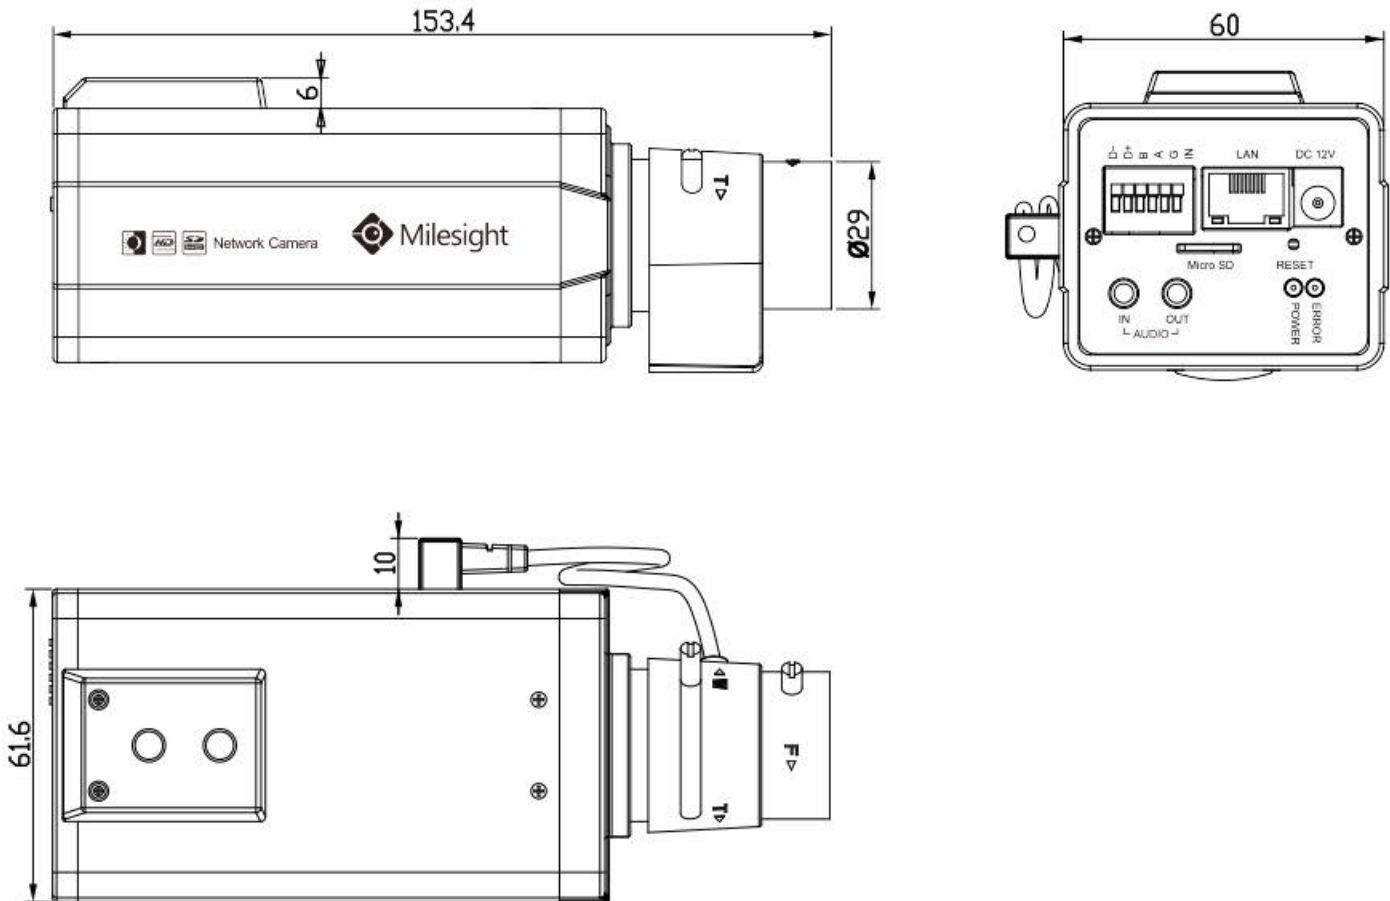

H.265+Day&Night Pro Box Network Camera

Structure Diagrams

Units: mm