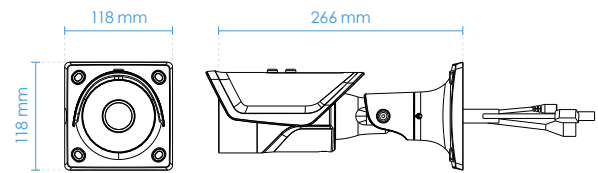

Technical Specifications

System Requirements

Operating System	Microsoft Windows 8/7
Web Browser	Mozilla Firefox 7~43 (streaming only) Internet Explorer 10/11
Other Players	VLC: 1.1.11 or above Quicktime: 7 or above

Included Accessories

Others	Quick installation guide, warranty card, screw pack, alignment sticker

Dimensions

Compatible Accessories

Mounting Kits