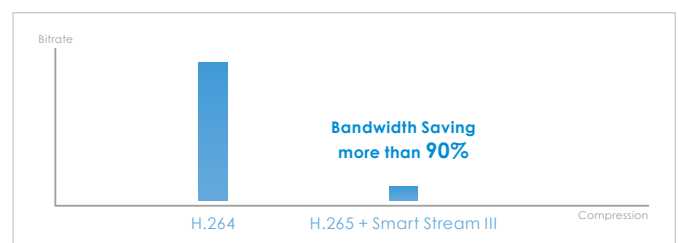

Without WDR Pro

With WDR Pro

H.265 + Smart Stream III, Ultra-low Bandwidth

Technical Specifications

Model	IB9367-H	Audio	
System Information		Audio Capability	Two-way audio
CPU	Multimedia SoC (System-on-Chip)	Compression	G.711, G.726
Flash	128MB	Interface	External Mic input External line output
RAM	512MB	Network	
Camera Features		Users	Live viewing for up to 10 clients
Image Sensor	1/2.8" Progressive CMOS	Protocols	IPv4, IPv6, TCP/IP, HTTP, HTTPS, UPnP, RTSP/ RTP/RTCP, IGMP, CIFS/SMB, SMTP, FTP, DHCP, NTP, DNS, DDNS, PPPoE, CoS, QoS, SNMP, 802.1X, UDP, ICMP, ARP, SSL/TLS, NTCIP
Maximum Resolution	1920x1080	Interface	10 Base-T/100 Base-TX Ethernet (RJ-45) *It is highly recommended to use standard CAT5e & CAT6 cables which are compliant with the 3P/ETL standard.
Lens Type	Fixed-focus	ONVIF	Supported, specification available at www.onvif.org
Focal Length	f = 3.6 mm	Intelligent Video	
Aperture	F1.6	Video Motion Detection	Five-window video motion detection
Auto-iris	Fixed-iris	Alarm and Event	
Field of View	88° (Horizontal) 47° (Vertical) 104° (Diagonal)	Alarm Triggers	Motion detection, manual trigger, digital input, periodical trigger, system boot, recording notification, camera tampering detection, audio detection, MicroSD card life expectancy
Shutter Time	1/5 sec. to 1/32,000 sec.	Alarm Events	Event notification using digital output, HTTP, SMTP, FTP, NAS server and MicroSD card File upload via HTTP, SMTP, FTP, NAS server and MicroSD card
WDR Technology	WDR Pro	General	
Day/Night	Removable IR-cut filter for day & night function	Connectors	RJ-45 cable connector for Network 10/100 Mbps PoE connection Audio Mic in Audio line out DC 12V Digital input *1 Digital output *1
Minimum Illumination	0.07 Lux @ F1.6 (Color) 0.001 Lux @ F1.6 (B/W) 0 Lux with IR illumination on	LED Indicator	System power and status indicator
Tilt Range	90°	Power Input	DC 12V IEEE 802.3af PoE Class 0
Rotation Range	180°	Power Consumption	Max. 7 W
Pan/Tilt/Zoom Functionalities	ePTZ:48x digital zoom (4x on IE plug-in, 12x built in)	Dimensions	266 x 118 x 118 mm
IR Illuminators	Built-in IR illuminators, effective up to 30 meters with Smart IR, IR LED*2	Weight	1,142 g
On-board Storage	Slot type: MicroSD/SDHC/SDXC card slot Seamless Recording	Casing	IP66, IP67, IK10 (Metal Housing)
Video		Safety Certifications	CE, LVD, FCC Class A, VCCI, C-Tick, UL
Compression	H.265, H.264, MJPEG	Operating Temperature	Starting Temperature: -10°C ~ 50°C (14°F ~ 122°F) Working Temperature: -20°C ~ 50°C (-4°F ~ 122°F)
Maximum Frame Rate	30 fps @ 1920x1080	Humidity	90%
Maximum Streams	3 simultaneous streams	Warranty	24 months
S/N Ratio	58 dB		
Dynamic Range	120 dB		
Video Streaming	Adjustable resolution, quality and constant bit rate control; Smart Stream III		
Image Settings	Time stamp, text overlay, flip & mirror; Configurable brightness, contrast, saturation, sharpness, white balance, exposure control, gain, backlight compensation, privacy masks; Scheduled profile settings, video rotation, 3DNR, DIS, HLC		