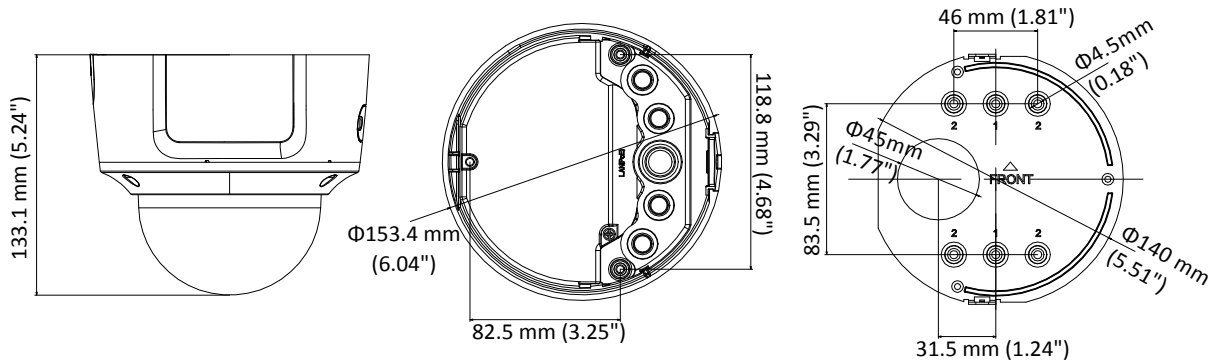

Available Model:

DS-2CD2735FWD-IZS

Dimensions

Accessories

Distributed by