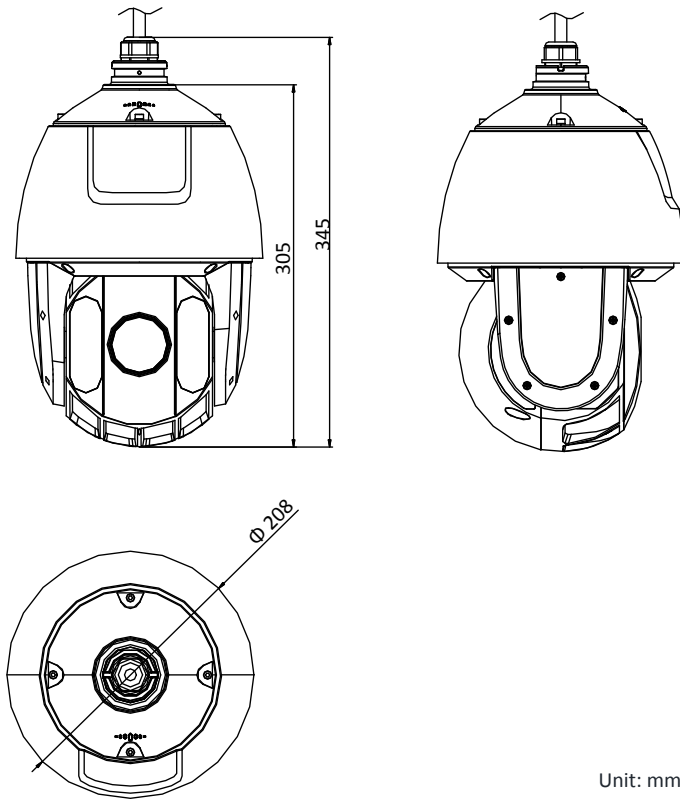

Available Model

DS-2DE5225IW-AE, 24 VAC & Hi-PoE

Dimensions