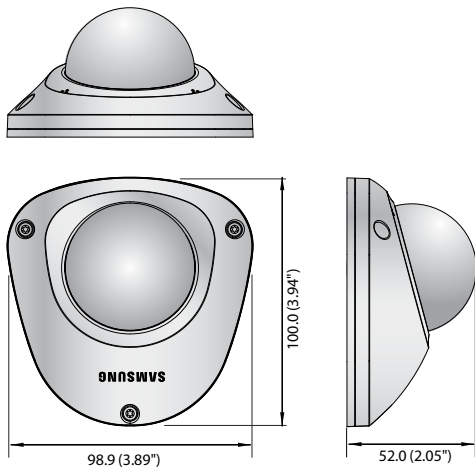

Dimensions

Unit : mm (inch)

XNV-6012M