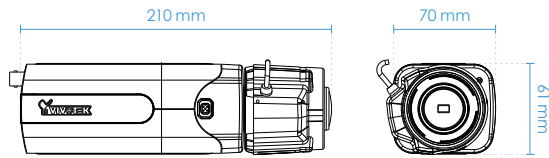

Technical Specifications

Other Players	VLC: 1.1.11 or above QuickTime: 7 or above

Included Accessories

Others	Quick installation guide, warranty card, lens, camera stand, screw pack

Dimensions

Compatible Accessories

Enclosures

Lens